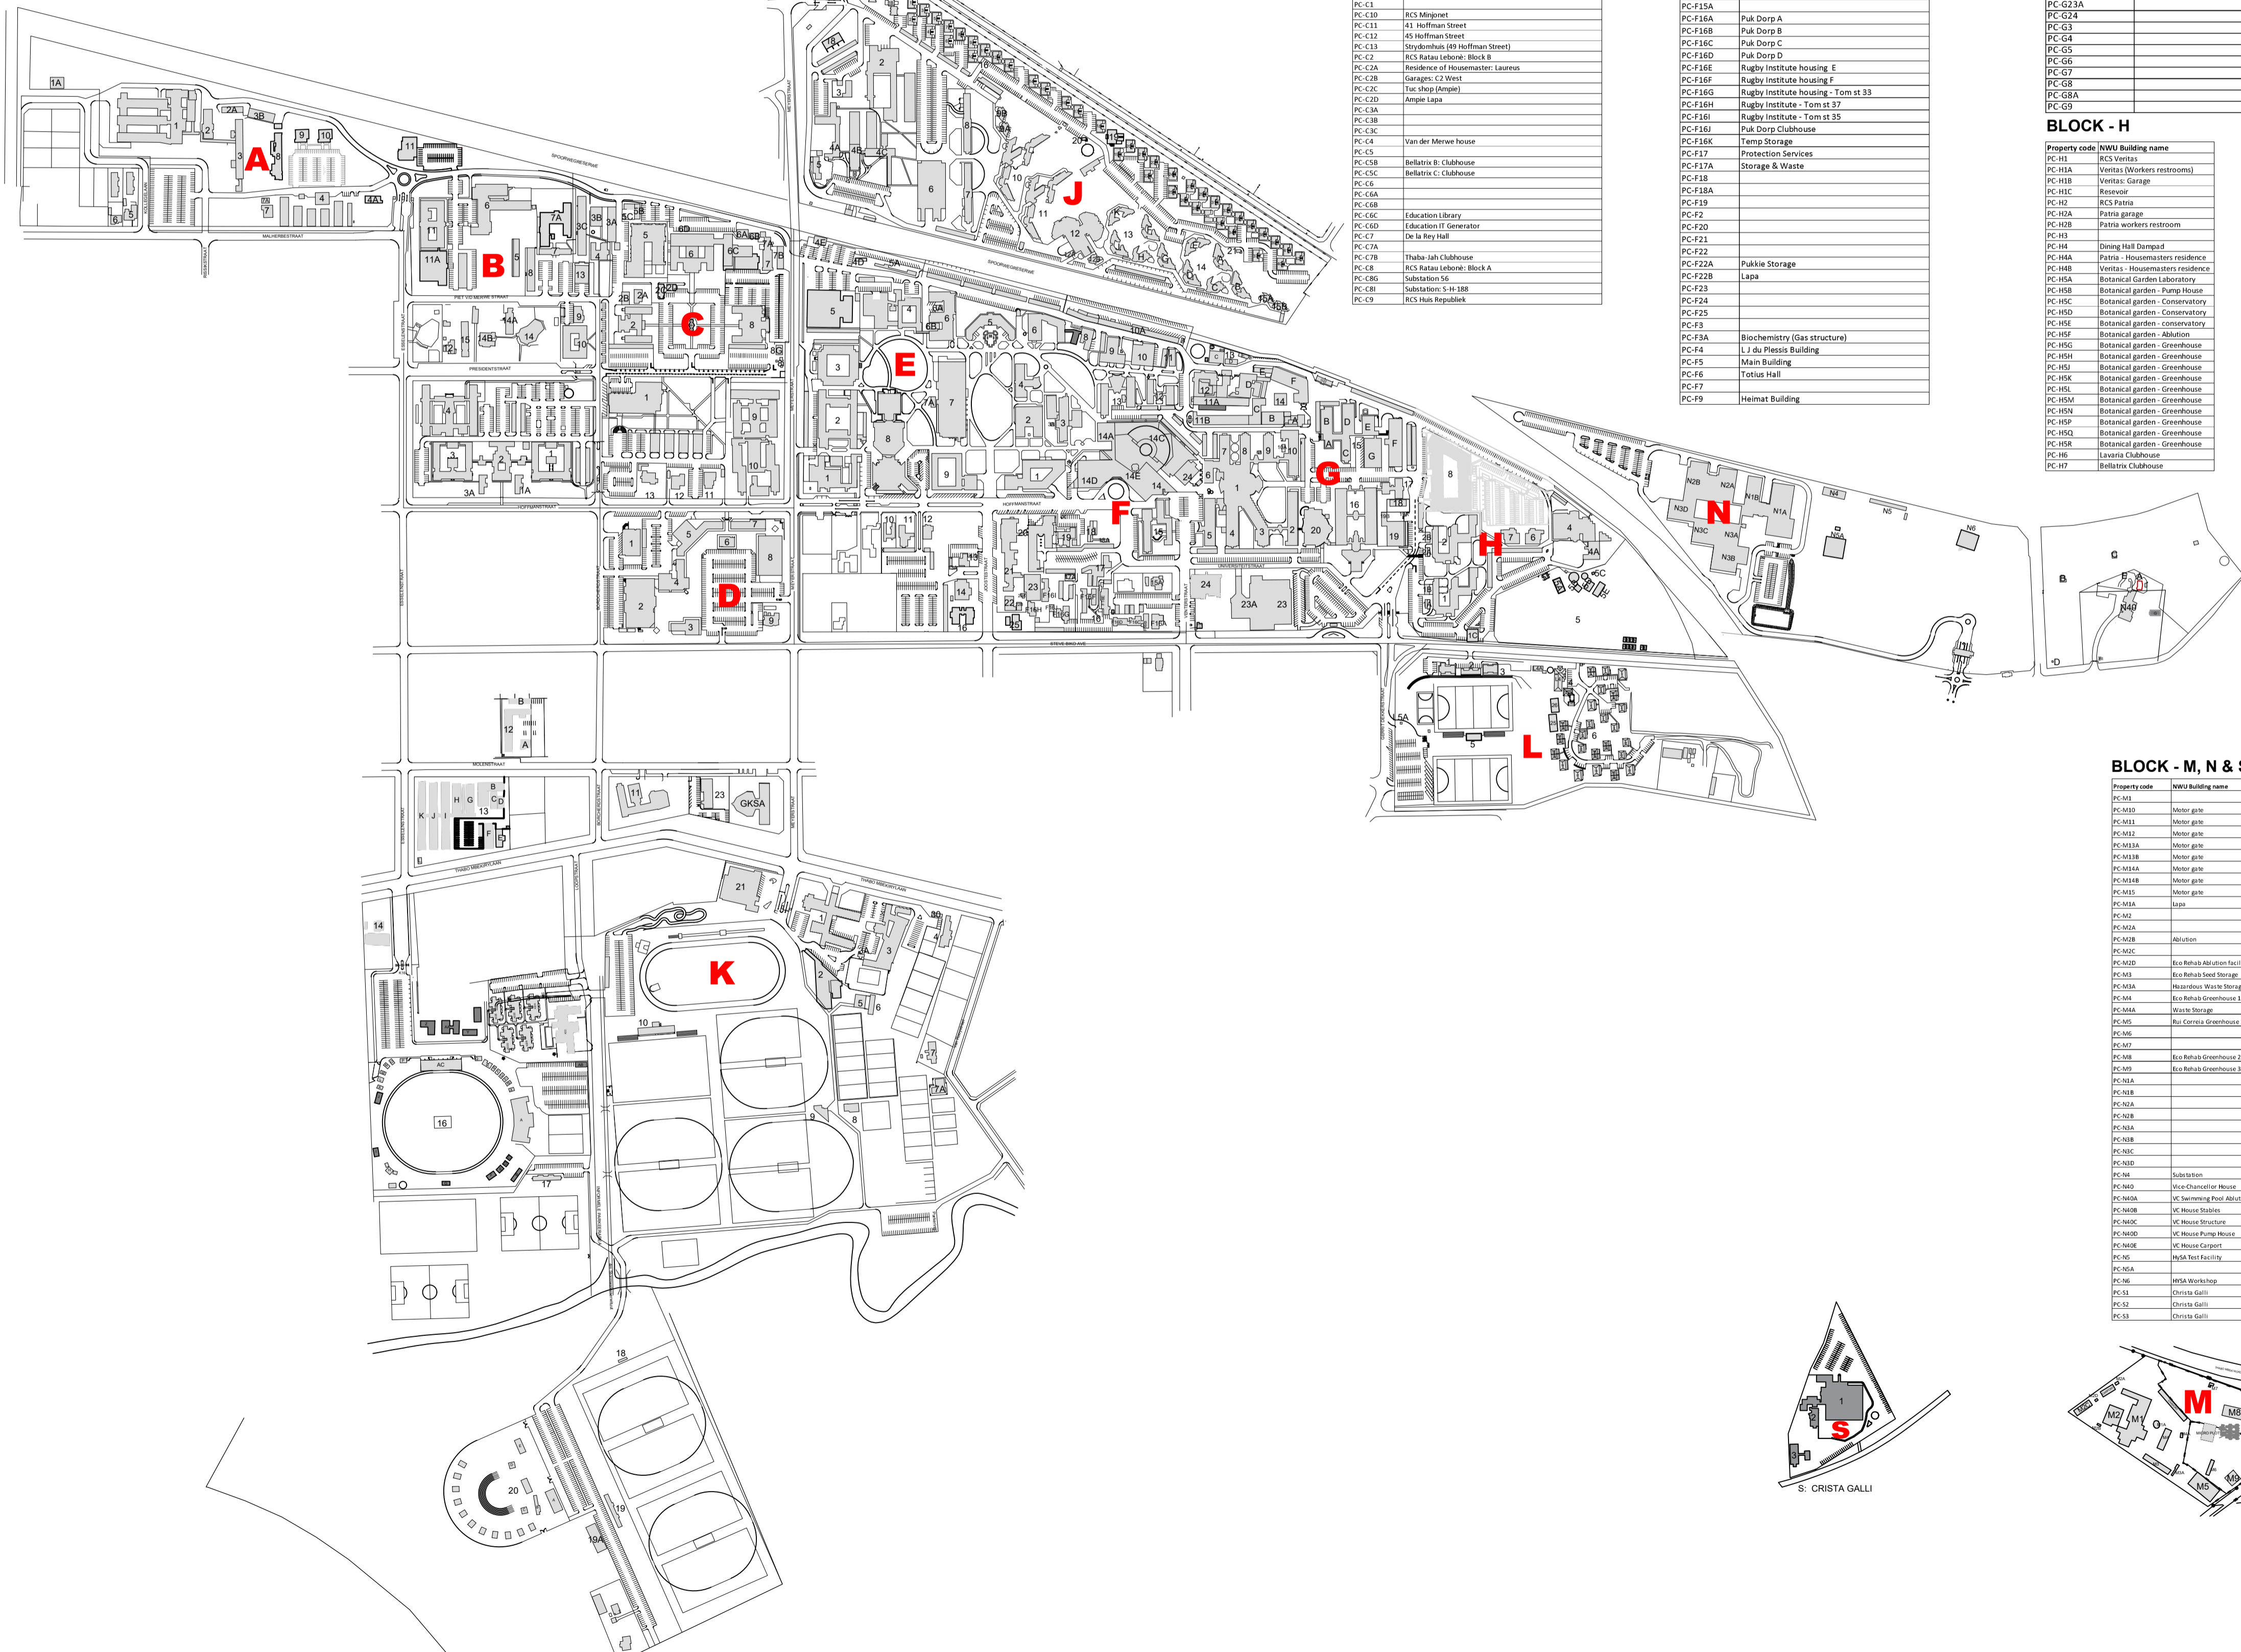

NORTH-WEST UNIVERSITY POTCHEFSTROOM CAMPUS

BLOCK - O

Property code	NWU Building name
PC-01	Abolition
PC-02	Pump Station