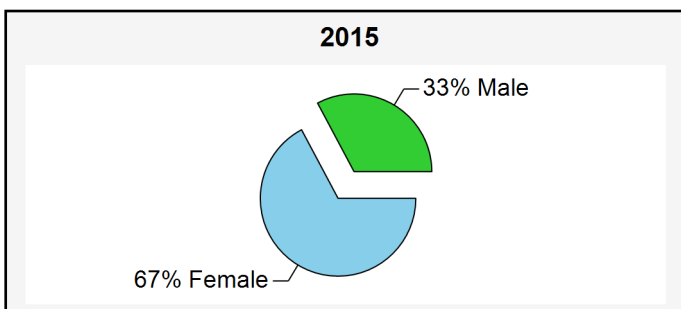

Student statistics of the North-West University

Management Information Report

B-INLIG@nwu.ac.za

+27 (0)18 299 4864

Run date 2017/11/06 12:13

Number of students enrolled per campus

		2011	2012	2013	2014	2015	2016	2017
		Final	Final	Final	Final	Final	Final	Not Final
Campus		2011-12	2012-12	2013-12	2014-12	2015-12	2016-12	2017-10
Potchefstroom	Contact	18,783	19,632	20,285	21,061	21,320	21,689	22,792
	Distance	23,111	22,706	23,465	24,472	24,627	22,573	29,568
	Subtotal	41,894	42,338	43,750	45,533	45,947	44,262	52,360
Vaal Triangle	Contact	5,186	6,040	6,440	6,353	6,507	6,748	7,123
	Distance	350	117	71	224	814	762	802
	Subtotal	5,536	6,157	6,511	6,577	7,321	7,510	7,925
Mafikeng	Contact	7,694	8,715	9,470	9,779	10,116	11,115	12,303
	Distance	1,517	1,542	1,244	1,246	686	508	406
	Subtotal	9,211	10,257	10,714	11,025	10,802	11,623	12,709
Total		56,641	58,752	60,975	63,135	64,070	63,395	72,994

Student statistics of the North-West University

Management Information Report

B-INLIG@nwu.ac.za

+27 (0)18 299 4864

Run date 2017/11/06 12:13

Number of students enrolled per gender

Gender	2011	2012	2013	2014	2015	2016	2017
	Final	Final	Final	Final	Final	Final	Not Final
	2011-12	2012-12	2013-12	2014-12	2015-12	2016-12	2017-10
Female	37,512	39,108	40,773	42,619	43,064	42,253	48,189
Male	19,128	19,643	20,202	20,516	21,006	21,142	24,805
*Unknown	1	1					
Total	56,641	58,752	60,975	63,135	64,070	63,395	72,994