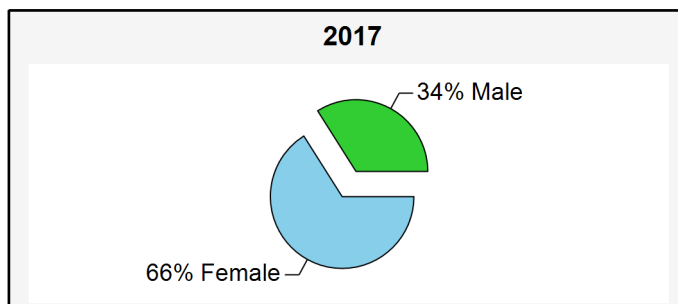

Student statistics of the North-West University

Management Information Report

B-INLIG@nwu.ac.za

+27 (0)18 299 4864

Run date 2017/11/06 12:13

Number of students enrolled per campus

		2011	2012	2013	2014	2015	2016	2017
		Final	Final	Final	Final	Final	Final	Not Final
Campus		2011-12	2012-12	2013-12	2014-12	2015-12	2016-12	2017-10
Potchefstroom	Contact	18,783	19,632	20,285	21,061	21,320	21,689	22,792
	Distance	23,111	22,706	23,465	24,472	24,627	22,573	29,568
	Subtotal	41,894	42,338	43,750	45,533	45,947	44,262	52,360
Vaal Triangle	Contact	5,186	6,040	6,440	6,353	6,507	6,748	7,123
	Distance	350	117	71	224	814	762	802
	Subtotal	5,536	6,157	6,511	6,577	7,321	7,510	7,925
Mafikeng	Contact	7,694	8,715	9,470	9,779	10,116	11,115	12,303
	Distance	1,517	1,542	1,244	1,246	686	508	406
	Subtotal	9,211	10,257	10,714	11,025	10,802	11,623	12,709
Total		56,641	58,752	60,975	63,135	64,070	63,395	72,994

Student statistics of the North-West University

Management Information Report

B-INLIG@nwu.ac.za

+27 (0)18 299 4864

Run date 2017/11/06 12:13

Number of students enrolled per gender

Gender	2011	2012	2013	2014	2015	2016	2017
	Final	Final	Final	Final	Final	Final	Not Final
	2011-12	2012-12	2013-12	2014-12	2015-12	2016-12	2017-10
Female	37,512	39,108	40,773	42,619	43,064	42,253	48,189
Male	19,128	19,643	20,202	20,516	21,006	21,142	24,805
*Unknown	1	1					
Total	56,641	58,752	60,975	63,135	64,070	63,395	72,994