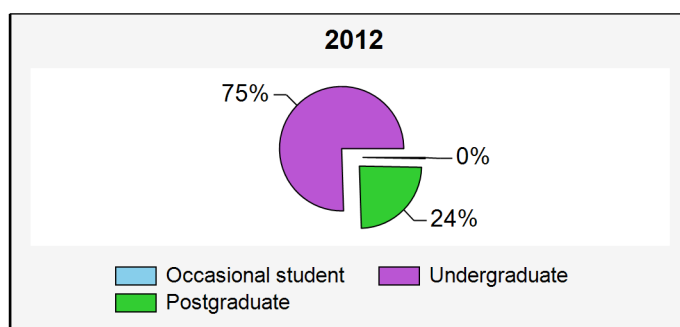

Student statistics of the North-West University

Management Information Report

B-INLIG@nwu.ac.za

+27 (0)18 299 4864

Run date 2017/04/18 16:05

Number of students enrolled per gender

Gender	2011	2012	2013	2014	2015	2016	2017
	Final	Final	Final	Final	Final	Not Final	Not Final
	2011-12	2012-12	2013-12	2014-12	2015-12	2016-12	2017-03
Female	37,512	39,108	40,773	42,619	43,064	42,340	45,194
Male	19,128	19,643	20,202	20,516	21,006	21,159	23,742
*Unknown	1	1					
Total	56,641	58,752	60,975	63,135	64,070	63,499	68,936

Student statistics of the North-West University

Management Information Report

B-INLIG@nwu.ac.za

+27 (0)18 299 4864

Run date 2017/04/18 16:05

Number of students enrolled per qualification group

Qualification group	2011	2012	2013	2014	2015	2016	2017
	Final	Final	Final	Final	Final	Not Final	Not Final
	2011-12	2012-12	2013-12	2014-12	2015-12	2016-12	2017-03
Occasional student	155	179	201	200	195	229	231
Postgraduate	14,575	14,217	13,637	13,200	13,415	13,543	14,909
Undergraduate	41,911	44,356	47,137	49,735	50,460	49,727	53,796
Total	56,641	58,752	60,975	63,135	64,070	63,499	68,936

Student statistics of the North-West University

Management Information Report

B-INLIG@nwu.ac.za

+27 (0)18 299 4864

Run date 2017/04/18 16:05

Number of students enrolled per race

Race	2011	2012	2013	2014	2015	2016	2017
	Final	Final	Final	Final	Final	Not Final	Not Final
	2011-12	2012-12	2013-12	2014-12	2015-12	2016-12	2017-03
African	34,860	36,487	39,523	40,564	40,772	42,455	47,519
Coloured	2,360	2,568	2,684	2,686	2,897	2,803	3,293
Indian/Asian	425	448	485	489	528	552	566
White	16,656	17,064	17,242	17,780	17,370	17,681	17,550
*Unknown	2,340	2,185	1,041	1,616	2,503	8	8
Total	56,641	58,752	60,975	63,135	64,070	63,499	68,936