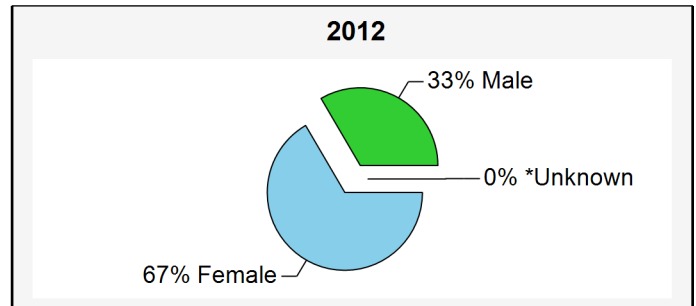

Student statistics of the North-West University

Management Information Report

B-INLIG@nwu.ac.za

+27 (0)18 299 4864

Run date 2017/11/06 12:13

Number of students enrolled per campus

		2011	2012	2013	2014	2015	2016	2017
		Final	Final	Final	Final	Final	Final	Not Final
Campus		2011-12	2012-12	2013-12	2014-12	2015-12	2016-12	2017-10
Potchefstroom	Contact	18,783	19,632	20,285	21,061	21,320	21,689	22,792
	Distance	23,111	22,706	23,465	24,472	24,627	22,573	29,568
	Subtotal	41,894	42,338	43,750	45,533	45,947	44,262	52,360
Vaal Triangle	Contact	5,186	6,040	6,440	6,353	6,507	6,748	7,123
	Distance	350	117	71	224	814	762	802
	Subtotal	5,536	6,157	6,511	6,577	7,321	7,510	7,925
Mafikeng	Contact	7,694	8,715	9,470	9,779	10,116	11,115	12,303
	Distance	1,517	1,542	1,244	1,246	686	508	406
	Subtotal	9,211	10,257	10,714	11,025	10,802	11,623	12,709
Total		56,641	58,752	60,975	63,135	64,070	63,395	72,994

Student statistics of the North-West University

Management Information Report

B-INLIG@nwu.ac.za

+27 (0)18 299 4864

Run date 2017/11/06 12:13

Number of students enrolled per gender

Gender	2011	2012	2013	2014	2015	2016	2017
	Final	Final	Final	Final	Final	Final	Not Final
	2011-12	2012-12	2013-12	2014-12	2015-12	2016-12	2017-10
Female	37,512	39,108	40,773	42,619	43,064	42,253	48,189
Male	19,128	19,643	20,202	20,516	21,006	21,142	24,805
*Unknown	1	1					
Total	56,641	58,752	60,975	63,135	64,070	63,395	72,994