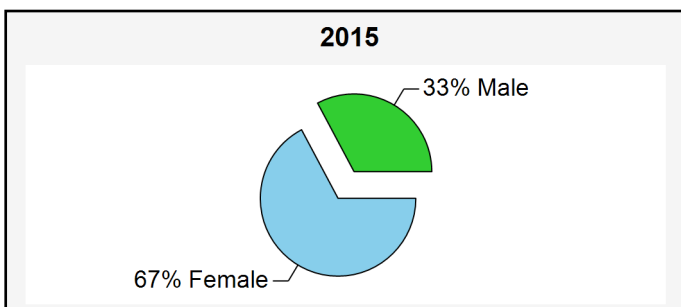

Student statistics of the North-West University

Management Information Report

B-INLIG@nwu.ac.za

+27 (0)18 299 4864

Run date 2017/04/18 16:05

Number of students enrolled per campus

		2011	2012	2013	2014	2015	2016	2017
		Final	Final	Final	Final	Final	Not Final	Not Final
Campus		2011-12	2012-12	2013-12	2014-12	2015-12	2016-12	2017-03
Potchefstroom	Contact	18,783	19,632	20,285	21,061	21,320	21,691	21,788
	Distance	23,111	22,706	23,465	24,472	24,627	22,672	26,879
	Subtotal	41,894	42,338	43,750	45,533	45,947	44,363	48,667
Vaal Triangle	Contact	5,186	6,040	6,440	6,353	6,507	6,749	6,992
	Distance	350	117	71	224	814	765	829
	Subtotal	5,536	6,157	6,511	6,577	7,321	7,514	7,821
Mafikeng	Contact	7,694	8,715	9,470	9,779	10,116	11,114	12,043
	Distance	1,517	1,542	1,244	1,246	686	508	405
	Subtotal	9,211	10,257	10,714	11,025	10,802	11,622	12,448
Total		56,641	58,752	60,975	63,135	64,070	63,499	68,936

Student statistics of the North-West University

Management Information Report

B-INLIG@nwu.ac.za

+27 (0)18 299 4864

Run date 2017/04/18 16:05

Number of students enrolled per gender

Gender	2011	2012	2013	2014	2015	2016	2017
	Final	Final	Final	Final	Final	Not Final	Not Final
	2011-12	2012-12	2013-12	2014-12	2015-12	2016-12	2017-03
Female	37,512	39,108	40,773	42,619	43,064	42,340	45,194
Male	19,128	19,643	20,202	20,516	21,006	21,159	23,742
*Unknown	1	1					
Total	56,641	58,752	60,975	63,135	64,070	63,499	68,936