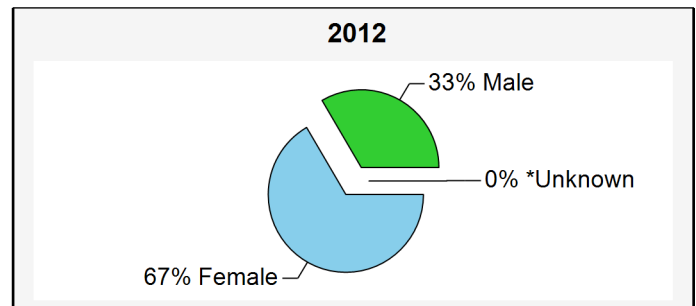

Student statistics of the North-West University

Management Information Report

B-INLIG@nwu.ac.za

+27 (0)18 299 4864

Run date 2017/04/18 16:05

Number of students enrolled per campus

		2011	2012	2013	2014	2015	2016	2017
		Final	Final	Final	Final	Final	Not Final	Not Final
Campus		2011-12	2012-12	2013-12	2014-12	2015-12	2016-12	2017-03
Potchefstroom	Contact	18,783	19,632	20,285	21,061	21,320	21,691	21,788
	Distance	23,111	22,706	23,465	24,472	24,627	22,672	26,879
	Subtotal	41,894	42,338	43,750	45,533	45,947	44,363	48,667
Vaal Triangle	Contact	5,186	6,040	6,440	6,353	6,507	6,749	6,992
	Distance	350	117	71	224	814	765	829
	Subtotal	5,536	6,157	6,511	6,577	7,321	7,514	7,821
Mafikeng	Contact	7,694	8,715	9,470	9,779	10,116	11,114	12,043
	Distance	1,517	1,542	1,244	1,246	686	508	405
	Subtotal	9,211	10,257	10,714	11,025	10,802	11,622	12,448
Total		56,641	58,752	60,975	63,135	64,070	63,499	68,936

Student statistics of the North-West University

Management Information Report

B-INLIG@nwu.ac.za

+27 (0)18 299 4864

Run date 2017/04/18 16:05

Number of students enrolled per gender

Gender	2011	2012	2013	2014	2015	2016	2017
	Final	Final	Final	Final	Final	Not Final	Not Final
	2011-12	2012-12	2013-12	2014-12	2015-12	2016-12	2017-03
Female	37,512	39,108	40,773	42,619	43,064	42,340	45,194
Male	19,128	19,643	20,202	20,516	21,006	21,159	23,742
*Unknown	1	1					
Total	56,641	58,752	60,975	63,135	64,070	63,499	68,936