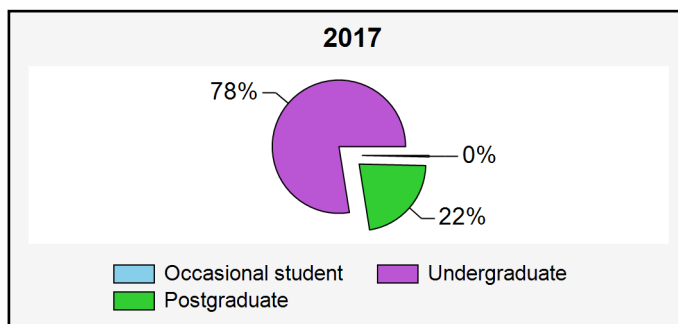

Student statistics of the North-West University

Management Information Report

B-INLIG@nwu.ac.za

+27 (0)18 299 4864

Run date 2017/11/06 12:13

Number of students enrolled per gender

Gender	2011	2012	2013	2014	2015	2016	2017
	Final	Final	Final	Final	Final	Final	Not Final
	2011-12	2012-12	2013-12	2014-12	2015-12	2016-12	2017-10
Female	37,512	39,108	40,773	42,619	43,064	42,253	48,189
Male	19,128	19,643	20,202	20,516	21,006	21,142	24,805
*Unknown	1	1					
Total	56,641	58,752	60,975	63,135	64,070	63,395	72,994

Student statistics of the North-West University

Management Information Report

B-INLIG@nwu.ac.za

+27 (0)18 299 4864

Run date 2017/11/06 12:13

Number of students enrolled per qualification group

Qualification group	2011	2012	2013	2014	2015	2016	2017
	Final	Final	Final	Final	Final	Final	Not Final
	2011-12	2012-12	2013-12	2014-12	2015-12	2016-12	2017-10
Occasional student	155	179	201	200	195	226	248
Postgraduate	14,575	14,217	13,637	13,200	13,415	13,547	16,167
Undergraduate	41,911	44,356	47,137	49,735	50,460	49,622	56,579
Total	56,641	58,752	60,975	63,135	64,070	63,395	72,994

Student statistics of the North-West University

Management Information Report

B-INLIG@nwu.ac.za

+27 (0)18 299 4864

Run date 2017/11/06 12:13

Number of students enrolled per race

Race	2011	2012	2013	2014	2015	2016	2017
	Final	Final	Final	Final	Final	Final	Not Final
	2011-12	2012-12	2013-12	2014-12	2015-12	2016-12	2017-10
African	34,860	36,487	39,523	40,564	40,772	42,354	50,712
Coloured	2,360	2,568	2,684	2,686	2,897	2,799	3,519
Indian/Asian	425	448	485	489	528	552	606
White	16,656	17,064	17,242	17,780	17,370	17,682	18,145
*Unknown	2,340	2,185	1,041	1,616	2,503	8	12
Total	56,641	58,752	60,975	63,135	64,070	63,395	72,994