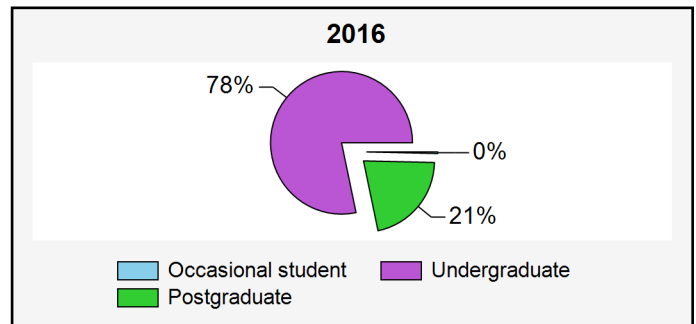

Student statistics of the North-West University

Management Information Report

B-INLIG@nwu.ac.za

+27 (0)18 299 4864

Run date 2017/11/06 12:13

Number of students enrolled per gender

Gender	2011	2012	2013	2014	2015	2016	2017
	Final	Final	Final	Final	Final	Final	Not Final
	2011-12	2012-12	2013-12	2014-12	2015-12	2016-12	2017-10
Female	37,512	39,108	40,773	42,619	43,064	42,253	48,189
Male	19,128	19,643	20,202	20,516	21,006	21,142	24,805
*Unknown	1	1					
Total	56,641	58,752	60,975	63,135	64,070	63,395	72,994

Student statistics of the North-West University

Management Information Report

B-INLIG@nwu.ac.za

+27 (0)18 299 4864

Run date 2017/11/06 12:13

Number of students enrolled per qualification group

Qualification group	2011	2012	2013	2014	2015	2016	2017
	Final	Final	Final	Final	Final	Final	Not Final
	2011-12	2012-12	2013-12	2014-12	2015-12	2016-12	2017-10
Occasional student	155	179	201	200	195	226	248
Postgraduate	14,575	14,217	13,637	13,200	13,415	13,547	16,167
Undergraduate	41,911	44,356	47,137	49,735	50,460	49,622	56,579
Total	56,641	58,752	60,975	63,135	64,070	63,395	72,994

Student statistics of the North-West University

Management Information Report

B-INLIG@nwu.ac.za

+27 (0)18 299 4864

Run date 2017/11/06 12:13

Number of students enrolled per race

Race	2011	2012	2013	2014	2015	2016	2017
	Final	Final	Final	Final	Final	Final	Not Final
	2011-12	2012-12	2013-12	2014-12	2015-12	2016-12	2017-10
African	34,860	36,487	39,523	40,564	40,772	42,354	50,712
Coloured	2,360	2,568	2,684	2,686	2,897	2,799	3,519
Indian/Asian	425	448	485	489	528	552	606
White	16,656	17,064	17,242	17,780	17,370	17,682	18,145
*Unknown	2,340	2,185	1,041	1,616	2,503	8	12
Total	56,641	58,752	60,975	63,135	64,070	63,395	72,994