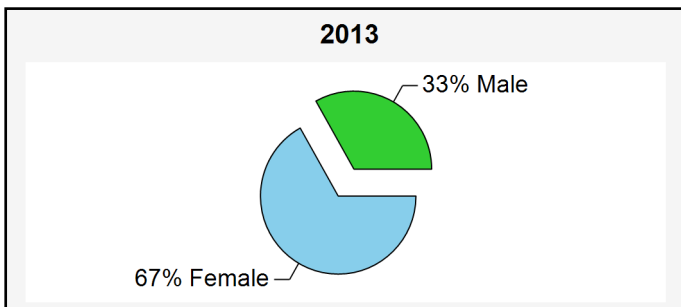

Student statistics of the North-West University

Management Information Report

B-INLIG@nwu.ac.za

+27 (0)18 299 4864

Run date 2017/11/06 12:13

Number of students enrolled per campus

		2011	2012	2013	2014	2015	2016	2017
		Final	Final	Final	Final	Final	Final	Not Final
Campus		2011-12	2012-12	2013-12	2014-12	2015-12	2016-12	2017-10
Potchefstroom	Contact	18,783	19,632	20,285	21,061	21,320	21,689	22,792
	Distance	23,111	22,706	23,465	24,472	24,627	22,573	29,568
	Subtotal	41,894	42,338	43,750	45,533	45,947	44,262	52,360
Vaal Triangle	Contact	5,186	6,040	6,440	6,353	6,507	6,748	7,123
	Distance	350	117	71	224	814	762	802
	Subtotal	5,536	6,157	6,511	6,577	7,321	7,510	7,925
Mafikeng	Contact	7,694	8,715	9,470	9,779	10,116	11,115	12,303
	Distance	1,517	1,542	1,244	1,246	686	508	406
	Subtotal	9,211	10,257	10,714	11,025	10,802	11,623	12,709
Total		56,641	58,752	60,975	63,135	64,070	63,395	72,994

Student statistics of the North-West University

Management Information Report

B-INLIG@nwu.ac.za

+27 (0)18 299 4864

Run date 2017/11/06 12:13

Number of students enrolled per gender

Gender	2011	2012	2013	2014	2015	2016	2017
	Final	Final	Final	Final	Final	Final	Not Final
	2011-12	2012-12	2013-12	2014-12	2015-12	2016-12	2017-10
Female	37,512	39,108	40,773	42,619	43,064	42,253	48,189
Male	19,128	19,643	20,202	20,516	21,006	21,142	24,805
*Unknown	1	1					
Total	56,641	58,752	60,975	63,135	64,070	63,395	72,994