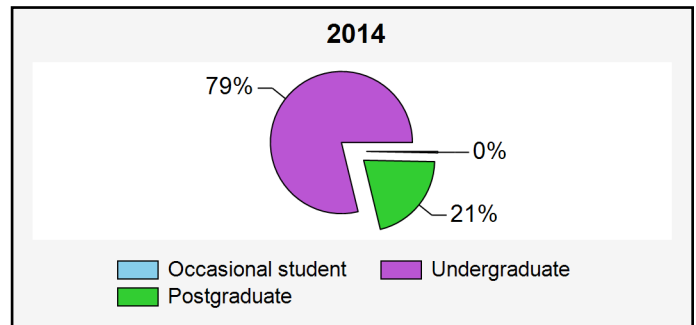

Student statistics of the North-West University

Management Information Report

B-INLIG@nwu.ac.za

+27 (0)18 299 4864

Run date 2017/11/06 12:13

Number of students enrolled per gender

Gender	2011	2012	2013	2014	2015	2016	2017
	Final	Final	Final	Final	Final	Final	Not Final
	2011-12	2012-12	2013-12	2014-12	2015-12	2016-12	2017-10
Female	37,512	39,108	40,773	42,619	43,064	42,253	48,189
Male	19,128	19,643	20,202	20,516	21,006	21,142	24,805
*Unknown	1	1					
Total	56,641	58,752	60,975	63,135	64,070	63,395	72,994

Student statistics of the North-West University

Management Information Report

B-INLIG@nwu.ac.za

+27 (0)18 299 4864

Run date 2017/11/06 12:13

Number of students enrolled per qualification group

Qualification group	2011	2012	2013	2014	2015	2016	2017
	Final	Final	Final	Final	Final	Final	Not Final
	2011-12	2012-12	2013-12	2014-12	2015-12	2016-12	2017-10
Occasional student	155	179	201	200	195	226	248
Postgraduate	14,575	14,217	13,637	13,200	13,415	13,547	16,167
Undergraduate	41,911	44,356	47,137	49,735	50,460	49,622	56,579
Total	56,641	58,752	60,975	63,135	64,070	63,395	72,994

Student statistics of the North-West University

Management Information Report

B-INLIG@nwu.ac.za

+27 (0)18 299 4864

Run date 2017/11/06 12:13

Number of students enrolled per race

Race	2011	2012	2013	2014	2015	2016	2017
	Final	Final	Final	Final	Final	Final	Not Final
	2011-12	2012-12	2013-12	2014-12	2015-12	2016-12	2017-10
African	34,860	36,487	39,523	40,564	40,772	42,354	50,712
Coloured	2,360	2,568	2,684	2,686	2,897	2,799	3,519
Indian/Asian	425	448	485	489	528	552	606
White	16,656	17,064	17,242	17,780	17,370	17,682	18,145
*Unknown	2,340	2,185	1,041	1,616	2,503	8	12
Total	56,641	58,752	60,975	63,135	64,070	63,395	72,994