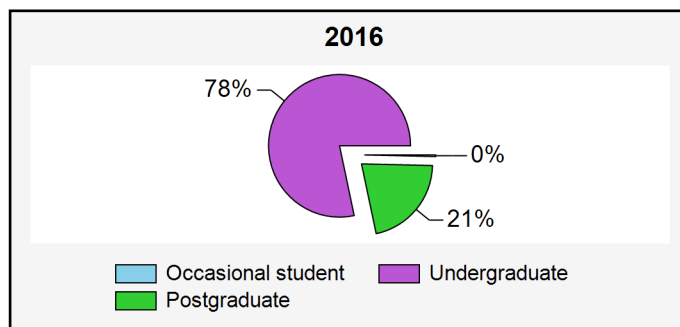

Student statistics of the North-West University

Management Information Report

B-INLIG@nwu.ac.za

+27 (0)18 299 4864

Run date 2017/04/18 16:05

Number of students enrolled per gender

Gender	2011	2012	2013	2014	2015	2016	2017
	Final	Final	Final	Final	Final	Not Final	Not Final
	2011-12	2012-12	2013-12	2014-12	2015-12	2016-12	2017-03
Female	37,512	39,108	40,773	42,619	43,064	42,340	45,194
Male	19,128	19,643	20,202	20,516	21,006	21,159	23,742
*Unknown	1	1					
Total	56,641	58,752	60,975	63,135	64,070	63,499	68,936

Student statistics of the North-West University

Management Information Report

B-INLIG@nwu.ac.za

+27 (0)18 299 4864

Run date 2017/04/18 16:05

Number of students enrolled per qualification group

Qualification group	2011	2012	2013	2014	2015	2016	2017
	Final	Final	Final	Final	Final	Not Final	Not Final
	2011-12	2012-12	2013-12	2014-12	2015-12	2016-12	2017-03
Occasional student	155	179	201	200	195	229	231
Postgraduate	14,575	14,217	13,637	13,200	13,415	13,543	14,909
Undergraduate	41,911	44,356	47,137	49,735	50,460	49,727	53,796
Total	56,641	58,752	60,975	63,135	64,070	63,499	68,936

Student statistics of the North-West University

Management Information Report

B-INLIG@nwu.ac.za

+27 (0)18 299 4864

Run date 2017/04/18 16:05

Number of students enrolled per race

Race	2011	2012	2013	2014	2015	2016	2017
	Final	Final	Final	Final	Final	Not Final	Not Final
	2011-12	2012-12	2013-12	2014-12	2015-12	2016-12	2017-03
African	34,860	36,487	39,523	40,564	40,772	42,455	47,519
Coloured	2,360	2,568	2,684	2,686	2,897	2,803	3,293
Indian/Asian	425	448	485	489	528	552	566
White	16,656	17,064	17,242	17,780	17,370	17,681	17,550
*Unknown	2,340	2,185	1,041	1,616	2,503	8	8
Total	56,641	58,752	60,975	63,135	64,070	63,499	68,936