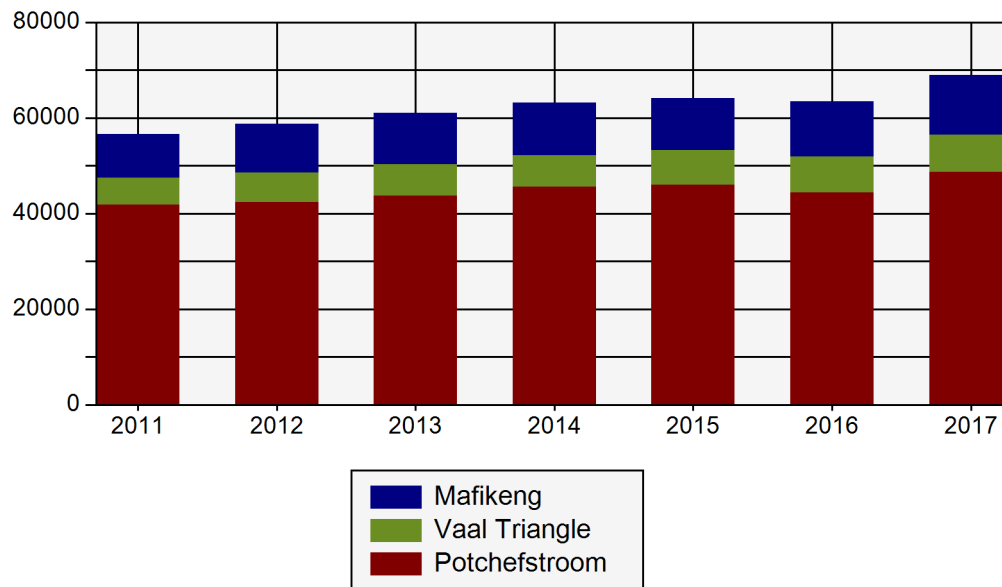

Student statistics of the North-West University

Management Information Report

B-INLIG@nwu.ac.za

+27 (0)18 299 4864

Run date 2017/04/18 16:05

Number of students enrolled per campus

		2011	2012	2013	2014	2015	2016	2017
		Final	Final	Final	Final	Final	Not Final	Not Final
Campus		2011-12	2012-12	2013-12	2014-12	2015-12	2016-12	2017-03
Potchefstroom	Contact	18,783	19,632	20,285	21,061	21,320	21,691	21,788
	Distance	23,111	22,706	23,465	24,472	24,627	22,672	26,879
	Subtotal	41,894	42,338	43,750	45,533	45,947	44,363	48,667
Vaal Triangle	Contact	5,186	6,040	6,440	6,353	6,507	6,749	6,992
	Distance	350	117	71	224	814	765	829
	Subtotal	5,536	6,157	6,511	6,577	7,321	7,514	7,821
Mafikeng	Contact	7,694	8,715	9,470	9,779	10,116	11,114	12,043
	Distance	1,517	1,542	1,244	1,246	686	508	405
	Subtotal	9,211	10,257	10,714	11,025	10,802	11,622	12,448
Total		56,641	58,752	60,975	63,135	64,070	63,499	68,936

Student statistics of the North-West University

Management Information Report

B-INLIG@nwu.ac.za

+27 (0)18 299 4864

Run date 2017/04/18 16:05

Number of students enrolled per gender

Gender	2011	2012	2013	2014	2015	2016	2017
	Final	Final	Final	Final	Final	Not Final	Not Final
	2011-12	2012-12	2013-12	2014-12	2015-12	2016-12	2017-03
Female	37,512	39,108	40,773	42,619	43,064	42,340	45,194
Male	19,128	19,643	20,202	20,516	21,006	21,159	23,742
*Unknown	1	1					
Total	56,641	58,752	60,975	63,135	64,070	63,499	68,936