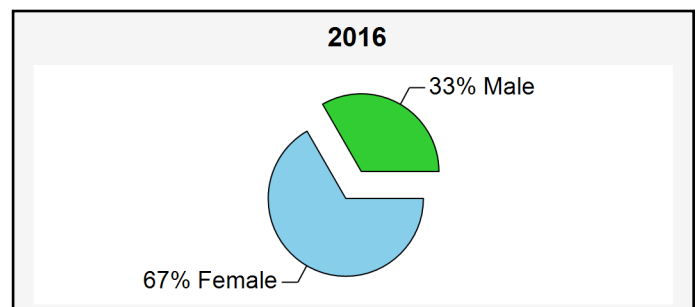

Student statistics of the North-West University

Management Information Report

B-INLIG@nwu.ac.za

+27 (0)18 299 4864

Run date 2017/04/18 16:05

Number of students enrolled per campus

		2011	2012	2013	2014	2015	2016	2017
		Final	Final	Final	Final	Final	Not Final	Not Final
Campus		2011-12	2012-12	2013-12	2014-12	2015-12	2016-12	2017-03
Potchefstroom	Contact	18,783	19,632	20,285	21,061	21,320	21,691	21,788
	Distance	23,111	22,706	23,465	24,472	24,627	22,672	26,879
	Subtotal	41,894	42,338	43,750	45,533	45,947	44,363	48,667
Vaal Triangle	Contact	5,186	6,040	6,440	6,353	6,507	6,749	6,992
	Distance	350	117	71	224	814	765	829
	Subtotal	5,536	6,157	6,511	6,577	7,321	7,514	7,821
Mafikeng	Contact	7,694	8,715	9,470	9,779	10,116	11,114	12,043
	Distance	1,517	1,542	1,244	1,246	686	508	405
	Subtotal	9,211	10,257	10,714	11,025	10,802	11,622	12,448
Total		56,641	58,752	60,975	63,135	64,070	63,499	68,936

Student statistics of the North-West University

Management Information Report

B-INLIG@nwu.ac.za

+27 (0)18 299 4864

Run date 2017/04/18 16:05

Number of students enrolled per gender

Gender	2011	2012	2013	2014	2015	2016	2017
	Final	Final	Final	Final	Final	Not Final	Not Final
	2011-12	2012-12	2013-12	2014-12	2015-12	2016-12	2017-03
Female	37,512	39,108	40,773	42,619	43,064	42,340	45,194
Male	19,128	19,643	20,202	20,516	21,006	21,159	23,742
*Unknown	1	1					
Total	56,641	58,752	60,975	63,135	64,070	63,499	68,936