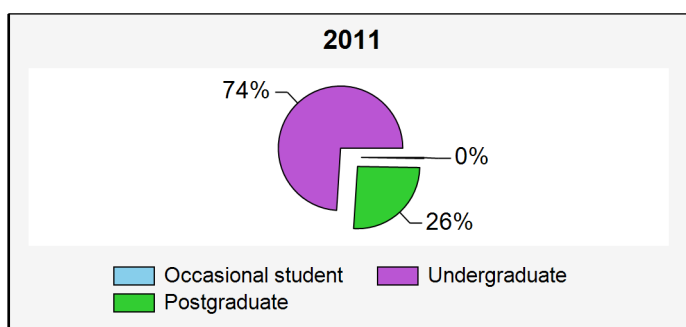

Student statistics of the North-West University

Management Information Report

B-INLIG@nwu.ac.za

+27 (0)18 299 4864

Run date 2017/04/18 16:05

Number of students enrolled per gender

Gender	2011	2012	2013	2014	2015	2016	2017
	Final	Final	Final	Final	Final	Not Final	Not Final
	2011-12	2012-12	2013-12	2014-12	2015-12	2016-12	2017-03
Female	37,512	39,108	40,773	42,619	43,064	42,340	45,194
Male	19,128	19,643	20,202	20,516	21,006	21,159	23,742
*Unknown	1	1					
Total	56,641	58,752	60,975	63,135	64,070	63,499	68,936

Student statistics of the North-West University

Management Information Report

B-INLIG@nwu.ac.za

+27 (0)18 299 4864

Run date 2017/04/18 16:05

Number of students enrolled per qualification group

Qualification group	2011	2012	2013	2014	2015	2016	2017
	Final	Final	Final	Final	Final	Not Final	Not Final
	2011-12	2012-12	2013-12	2014-12	2015-12	2016-12	2017-03
Occasional student	155	179	201	200	195	229	231
Postgraduate	14,575	14,217	13,637	13,200	13,415	13,543	14,909
Undergraduate	41,911	44,356	47,137	49,735	50,460	49,727	53,796
Total	56,641	58,752	60,975	63,135	64,070	63,499	68,936

Student statistics of the North-West University

Management Information Report

B-INLIG@nwu.ac.za

+27 (0)18 299 4864

Run date 2017/04/18 16:05

Number of students enrolled per race

Race	2011	2012	2013	2014	2015	2016	2017
	Final	Final	Final	Final	Final	Not Final	Not Final
	2011-12	2012-12	2013-12	2014-12	2015-12	2016-12	2017-03
African	34,860	36,487	39,523	40,564	40,772	42,455	47,519
Coloured	2,360	2,568	2,684	2,686	2,897	2,803	3,293
Indian/Asian	425	448	485	489	528	552	566
White	16,656	17,064	17,242	17,780	17,370	17,681	17,550
*Unknown	2,340	2,185	1,041	1,616	2,503	8	8
Total	56,641	58,752	60,975	63,135	64,070	63,499	68,936