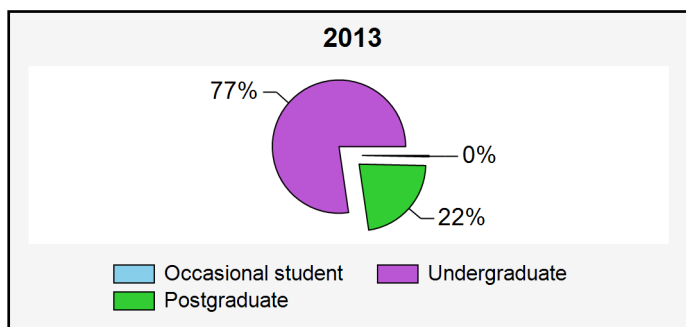

Student statistics of the North-West University

Management Information Report

B-INLIG@nwu.ac.za

+27 (0)18 299 4864

Run date 2017/04/18 16:05

Number of students enrolled per gender

Gender	2011	2012	2013	2014	2015	2016	2017
	Final	Final	Final	Final	Final	Not Final	Not Final
	2011-12	2012-12	2013-12	2014-12	2015-12	2016-12	2017-03
Female	37,512	39,108	40,773	42,619	43,064	42,340	45,194
Male	19,128	19,643	20,202	20,516	21,006	21,159	23,742
*Unknown	1	1					
Total	56,641	58,752	60,975	63,135	64,070	63,499	68,936

Student statistics of the North-West University

Management Information Report

B-INLIG@nwu.ac.za

+27 (0)18 299 4864

Run date 2017/04/18 16:05

Number of students enrolled per qualification group

Qualification group	2011	2012	2013	2014	2015	2016	2017
	Final	Final	Final	Final	Final	Not Final	Not Final
	2011-12	2012-12	2013-12	2014-12	2015-12	2016-12	2017-03
Occasional student	155	179	201	200	195	229	231
Postgraduate	14,575	14,217	13,637	13,200	13,415	13,543	14,909
Undergraduate	41,911	44,356	47,137	49,735	50,460	49,727	53,796
Total	56,641	58,752	60,975	63,135	64,070	63,499	68,936

Student statistics of the North-West University

Management Information Report

B-INLIG@nwu.ac.za

+27 (0)18 299 4864

Run date 2017/04/18 16:05

Number of students enrolled per race

Race	2011	2012	2013	2014	2015	2016	2017
	Final	Final	Final	Final	Final	Not Final	Not Final
	2011-12	2012-12	2013-12	2014-12	2015-12	2016-12	2017-03
African	34,860	36,487	39,523	40,564	40,772	42,455	47,519
Coloured	2,360	2,568	2,684	2,686	2,897	2,803	3,293
Indian/Asian	425	448	485	489	528	552	566
White	16,656	17,064	17,242	17,780	17,370	17,681	17,550
*Unknown	2,340	2,185	1,041	1,616	2,503	8	8
Total	56,641	58,752	60,975	63,135	64,070	63,499	68,936