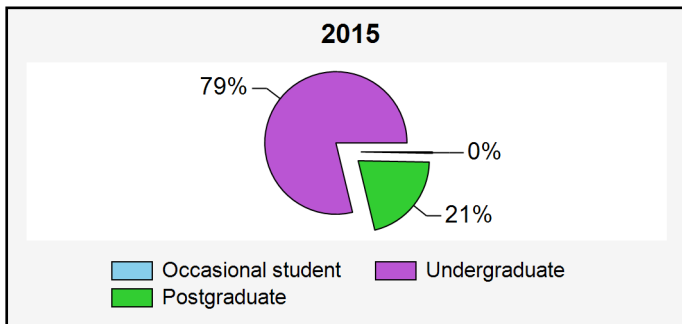

Student statistics of the North-West University

Management Information Report

B-INLIG@nwu.ac.za

+27 (0)18 299 4864

Run date 2017/11/06 12:13

Number of students enrolled per gender

Gender	2011	2012	2013	2014	2015	2016	2017
	Final	Final	Final	Final	Final	Final	Not Final
	2011-12	2012-12	2013-12	2014-12	2015-12	2016-12	2017-10
Female	37,512	39,108	40,773	42,619	43,064	42,253	48,189
Male	19,128	19,643	20,202	20,516	21,006	21,142	24,805
*Unknown	1	1					
Total	56,641	58,752	60,975	63,135	64,070	63,395	72,994

Student statistics of the North-West University

Management Information Report

B-INLIG@nwu.ac.za

+27 (0)18 299 4864

Run date 2017/11/06 12:13

Number of students enrolled per qualification group

Qualification group	2011	2012	2013	2014	2015	2016	2017
	Final	Final	Final	Final	Final	Final	Not Final
	2011-12	2012-12	2013-12	2014-12	2015-12	2016-12	2017-10
Occasional student	155	179	201	200	195	226	248
Postgraduate	14,575	14,217	13,637	13,200	13,415	13,547	16,167
Undergraduate	41,911	44,356	47,137	49,735	50,460	49,622	56,579
Total	56,641	58,752	60,975	63,135	64,070	63,395	72,994

Student statistics of the North-West University

Management Information Report

B-INLIG@nwu.ac.za

+27 (0)18 299 4864

Run date 2017/11/06 12:13

Number of students enrolled per race

Race	2011	2012	2013	2014	2015	2016	2017
	Final	Final	Final	Final	Final	Final	Not Final
	2011-12	2012-12	2013-12	2014-12	2015-12	2016-12	2017-10
African	34,860	36,487	39,523	40,564	40,772	42,354	50,712
Coloured	2,360	2,568	2,684	2,686	2,897	2,799	3,519
Indian/Asian	425	448	485	489	528	552	606
White	16,656	17,064	17,242	17,780	17,370	17,682	18,145
*Unknown	2,340	2,185	1,041	1,616	2,503	8	12
Total	56,641	58,752	60,975	63,135	64,070	63,395	72,994