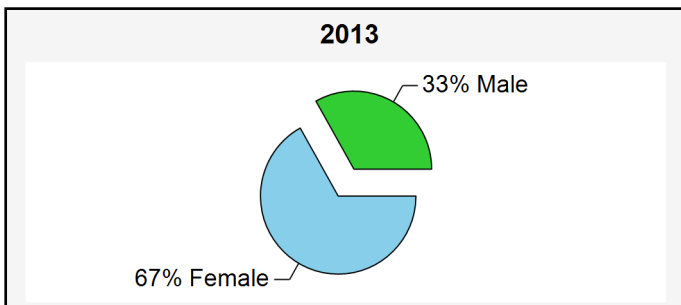

Student statistics of the North-West University

Management Information Report

B-INLIG@nwu.ac.za

+27 (0)18 299 4864

Run date 2017/04/18 16:05

Number of students enrolled per campus

		2011	2012	2013	2014	2015	2016	2017
		Final	Final	Final	Final	Final	Not Final	Not Final
Campus		2011-12	2012-12	2013-12	2014-12	2015-12	2016-12	2017-03
Potchefstroom	Contact	18,783	19,632	20,285	21,061	21,320	21,691	21,788
	Distance	23,111	22,706	23,465	24,472	24,627	22,672	26,879
	Subtotal	41,894	42,338	43,750	45,533	45,947	44,363	48,667
Vaal Triangle	Contact	5,186	6,040	6,440	6,353	6,507	6,749	6,992
	Distance	350	117	71	224	814	765	829
	Subtotal	5,536	6,157	6,511	6,577	7,321	7,514	7,821
Mafikeng	Contact	7,694	8,715	9,470	9,779	10,116	11,114	12,043
	Distance	1,517	1,542	1,244	1,246	686	508	405
	Subtotal	9,211	10,257	10,714	11,025	10,802	11,622	12,448
Total		56,641	58,752	60,975	63,135	64,070	63,499	68,936

Student statistics of the North-West University

Management Information Report

B-INLIG@nwu.ac.za

+27 (0)18 299 4864

Run date 2017/04/18 16:05

Number of students enrolled per gender

Gender	2011	2012	2013	2014	2015	2016	2017
	Final	Final	Final	Final	Final	Not Final	Not Final
	2011-12	2012-12	2013-12	2014-12	2015-12	2016-12	2017-03
Female	37,512	39,108	40,773	42,619	43,064	42,340	45,194
Male	19,128	19,643	20,202	20,516	21,006	21,159	23,742
*Unknown	1	1					
Total	56,641	58,752	60,975	63,135	64,070	63,499	68,936