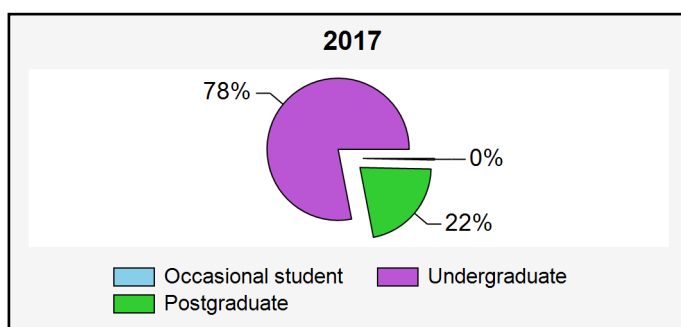

Student statistics of the North-West University

Management Information Report

B-INLIG@nwu.ac.za

+27 (0)18 299 4864

Run date 2017/04/18 16:05

Number of students enrolled per gender

Gender	2011	2012	2013	2014	2015	2016	2017
	Final	Final	Final	Final	Final	Not Final	Not Final
	2011-12	2012-12	2013-12	2014-12	2015-12	2016-12	2017-03
Female	37,512	39,108	40,773	42,619	43,064	42,340	45,194
Male	19,128	19,643	20,202	20,516	21,006	21,159	23,742
*Unknown	1	1					
Total	56,641	58,752	60,975	63,135	64,070	63,499	68,936

Student statistics of the North-West University

Management Information Report

B-INLIG@nwu.ac.za

+27 (0)18 299 4864

Run date 2017/04/18 16:05

Number of students enrolled per qualification group

Qualification group	2011	2012	2013	2014	2015	2016	2017
	Final	Final	Final	Final	Final	Not Final	Not Final
	2011-12	2012-12	2013-12	2014-12	2015-12	2016-12	2017-03
Occasional student	155	179	201	200	195	229	231
Postgraduate	14,575	14,217	13,637	13,200	13,415	13,543	14,909
Undergraduate	41,911	44,356	47,137	49,735	50,460	49,727	53,796
Total	56,641	58,752	60,975	63,135	64,070	63,499	68,936

Student statistics of the North-West University

Management Information Report

B-INLIG@nwu.ac.za

+27 (0)18 299 4864

Run date 2017/04/18 16:05

Number of students enrolled per race

Race	2011	2012	2013	2014	2015	2016	2017
	Final	Final	Final	Final	Final	Not Final	Not Final
	2011-12	2012-12	2013-12	2014-12	2015-12	2016-12	2017-03
African	34,860	36,487	39,523	40,564	40,772	42,455	47,519
Coloured	2,360	2,568	2,684	2,686	2,897	2,803	3,293
Indian/Asian	425	448	485	489	528	552	566
White	16,656	17,064	17,242	17,780	17,370	17,681	17,550
*Unknown	2,340	2,185	1,041	1,616	2,503	8	8
Total	56,641	58,752	60,975	63,135	64,070	63,499	68,936