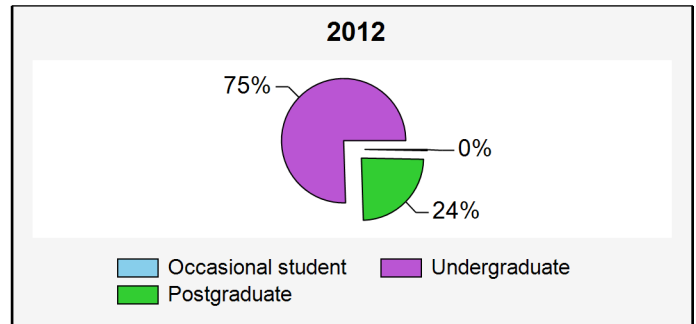

Student statistics of the North-West University

Management Information Report

B-INLIG@nwu.ac.za

+27 (0)18 299 4864

Run date 2017/11/06 12:13

Number of students enrolled per gender

Gender	2011	2012	2013	2014	2015	2016	2017
	Final	Final	Final	Final	Final	Final	Not Final
	2011-12	2012-12	2013-12	2014-12	2015-12	2016-12	2017-10
Female	37,512	39,108	40,773	42,619	43,064	42,253	48,189
Male	19,128	19,643	20,202	20,516	21,006	21,142	24,805
*Unknown	1	1					
Total	56,641	58,752	60,975	63,135	64,070	63,395	72,994

Student statistics of the North-West University

Management Information Report

B-INLIG@nwu.ac.za

+27 (0)18 299 4864

Run date 2017/11/06 12:13

Number of students enrolled per qualification group

Qualification group	2011	2012	2013	2014	2015	2016	2017
	Final	Final	Final	Final	Final	Final	Not Final
	2011-12	2012-12	2013-12	2014-12	2015-12	2016-12	2017-10
Occasional student	155	179	201	200	195	226	248
Postgraduate	14,575	14,217	13,637	13,200	13,415	13,547	16,167
Undergraduate	41,911	44,356	47,137	49,735	50,460	49,622	56,579
Total	56,641	58,752	60,975	63,135	64,070	63,395	72,994

Student statistics of the North-West University

Management Information Report

B-INLIG@nwu.ac.za

+27 (0)18 299 4864

Run date 2017/11/06 12:13

Number of students enrolled per race

Race	2011	2012	2013	2014	2015	2016	2017
	Final	Final	Final	Final	Final	Final	Not Final
	2011-12	2012-12	2013-12	2014-12	2015-12	2016-12	2017-10
African	34,860	36,487	39,523	40,564	40,772	42,354	50,712
Coloured	2,360	2,568	2,684	2,686	2,897	2,799	3,519
Indian/Asian	425	448	485	489	528	552	606
White	16,656	17,064	17,242	17,780	17,370	17,682	18,145
*Unknown	2,340	2,185	1,041	1,616	2,503	8	12
Total	56,641	58,752	60,975	63,135	64,070	63,395	72,994