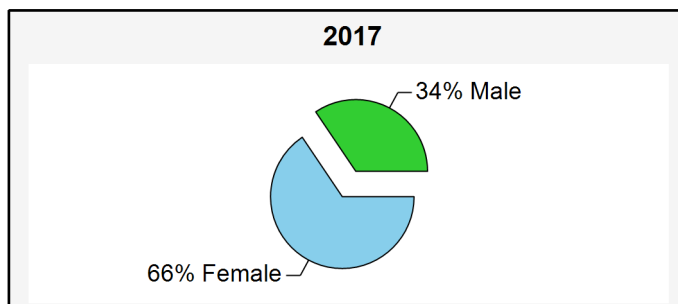

Student statistics of the North-West University

Management Information Report

B-INLIG@nwu.ac.za

+27 (0)18 299 4864

Run date 2017/04/18 16:05

Number of students enrolled per campus

		2011	2012	2013	2014	2015	2016	2017
		Final	Final	Final	Final	Final	Not Final	Not Final
Campus		2011-12	2012-12	2013-12	2014-12	2015-12	2016-12	2017-03
Potchefstroom	Contact	18,783	19,632	20,285	21,061	21,320	21,691	21,788
	Distance	23,111	22,706	23,465	24,472	24,627	22,672	26,879
	Subtotal	41,894	42,338	43,750	45,533	45,947	44,363	48,667
Vaal Triangle	Contact	5,186	6,040	6,440	6,353	6,507	6,749	6,992
	Distance	350	117	71	224	814	765	829
	Subtotal	5,536	6,157	6,511	6,577	7,321	7,514	7,821
Mafikeng	Contact	7,694	8,715	9,470	9,779	10,116	11,114	12,043
	Distance	1,517	1,542	1,244	1,246	686	508	405
	Subtotal	9,211	10,257	10,714	11,025	10,802	11,622	12,448
Total		56,641	58,752	60,975	63,135	64,070	63,499	68,936

Student statistics of the North-West University

Management Information Report

B-INLIG@nwu.ac.za

+27 (0)18 299 4864

Run date 2017/04/18 16:05

Number of students enrolled per gender

Gender	2011	2012	2013	2014	2015	2016	2017
	Final	Final	Final	Final	Final	Not Final	Not Final
	2011-12	2012-12	2013-12	2014-12	2015-12	2016-12	2017-03
Female	37,512	39,108	40,773	42,619	43,064	42,340	45,194
Male	19,128	19,643	20,202	20,516	21,006	21,159	23,742
*Unknown	1	1					
Total	56,641	58,752	60,975	63,135	64,070	63,499	68,936