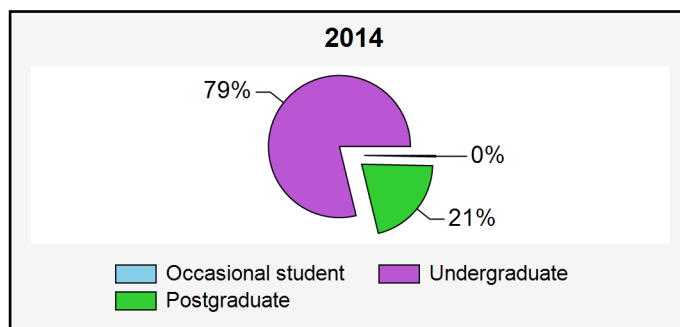

Student statistics of the North-West University

Management Information Report

B-INLIG@nwu.ac.za

+27 (0)18 299 4864

Run date 2017/04/18 16:05

Number of students enrolled per gender

Gender	2011	2012	2013	2014	2015	2016	2017
	Final	Final	Final	Final	Final	Not Final	Not Final
	2011-12	2012-12	2013-12	2014-12	2015-12	2016-12	2017-03
Female	37,512	39,108	40,773	42,619	43,064	42,340	45,194
Male	19,128	19,643	20,202	20,516	21,006	21,159	23,742
*Unknown	1	1					
Total	56,641	58,752	60,975	63,135	64,070	63,499	68,936

Student statistics of the North-West University

Management Information Report

B-INLIG@nwu.ac.za

+27 (0)18 299 4864

Run date 2017/04/18 16:05

Number of students enrolled per qualification group

Qualification group	2011	2012	2013	2014	2015	2016	2017
	Final	Final	Final	Final	Final	Not Final	Not Final
	2011-12	2012-12	2013-12	2014-12	2015-12	2016-12	2017-03
Occasional student	155	179	201	200	195	229	231
Postgraduate	14,575	14,217	13,637	13,200	13,415	13,543	14,909
Undergraduate	41,911	44,356	47,137	49,735	50,460	49,727	53,796
Total	56,641	58,752	60,975	63,135	64,070	63,499	68,936

Student statistics of the North-West University

Management Information Report

B-INLIG@nwu.ac.za

+27 (0)18 299 4864

Run date 2017/04/18 16:05

Number of students enrolled per race

Race	2011	2012	2013	2014	2015	2016	2017
	Final	Final	Final	Final	Final	Not Final	Not Final
	2011-12	2012-12	2013-12	2014-12	2015-12	2016-12	2017-03
African	34,860	36,487	39,523	40,564	40,772	42,455	47,519
Coloured	2,360	2,568	2,684	2,686	2,897	2,803	3,293
Indian/Asian	425	448	485	489	528	552	566
White	16,656	17,064	17,242	17,780	17,370	17,681	17,550
*Unknown	2,340	2,185	1,041	1,616	2,503	8	8
Total	56,641	58,752	60,975	63,135	64,070	63,499	68,936