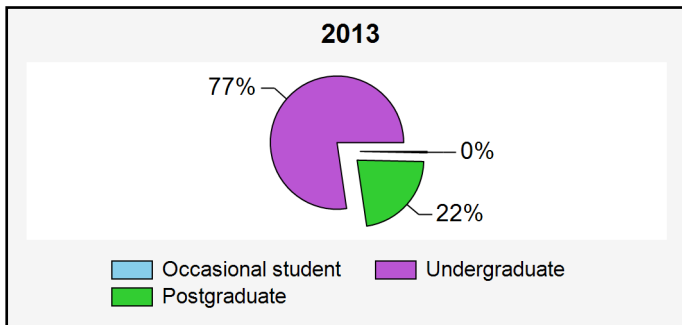

Student statistics of the North-West University

Management Information Report

B-INLIG@nwu.ac.za

+27 (0)18 299 4864

Run date 2017/11/06 12:13

Number of students enrolled per gender

Gender	2011	2012	2013	2014	2015	2016	2017
	Final	Final	Final	Final	Final	Final	Not Final
	2011-12	2012-12	2013-12	2014-12	2015-12	2016-12	2017-10
Female	37,512	39,108	40,773	42,619	43,064	42,253	48,189
Male	19,128	19,643	20,202	20,516	21,006	21,142	24,805
*Unknown	1	1					
Total	56,641	58,752	60,975	63,135	64,070	63,395	72,994

Student statistics of the North-West University

Management Information Report

B-INLIG@nwu.ac.za

+27 (0)18 299 4864

Run date 2017/11/06 12:13

Number of students enrolled per qualification group

Qualification group	2011	2012	2013	2014	2015	2016	2017
	Final	Final	Final	Final	Final	Final	Not Final
	2011-12	2012-12	2013-12	2014-12	2015-12	2016-12	2017-10
Occasional student	155	179	201	200	195	226	248
Postgraduate	14,575	14,217	13,637	13,200	13,415	13,547	16,167
Undergraduate	41,911	44,356	47,137	49,735	50,460	49,622	56,579
Total	56,641	58,752	60,975	63,135	64,070	63,395	72,994

Student statistics of the North-West University

Management Information Report

B-INLIG@nwu.ac.za

+27 (0)18 299 4864

Run date 2017/11/06 12:13

Number of students enrolled per race

Race	2011	2012	2013	2014	2015	2016	2017
	Final	Final	Final	Final	Final	Final	Not Final
	2011-12	2012-12	2013-12	2014-12	2015-12	2016-12	2017-10
African	34,860	36,487	39,523	40,564	40,772	42,354	50,712
Coloured	2,360	2,568	2,684	2,686	2,897	2,799	3,519
Indian/Asian	425	448	485	489	528	552	606
White	16,656	17,064	17,242	17,780	17,370	17,682	18,145
*Unknown	2,340	2,185	1,041	1,616	2,503	8	12
Total	56,641	58,752	60,975	63,135	64,070	63,395	72,994