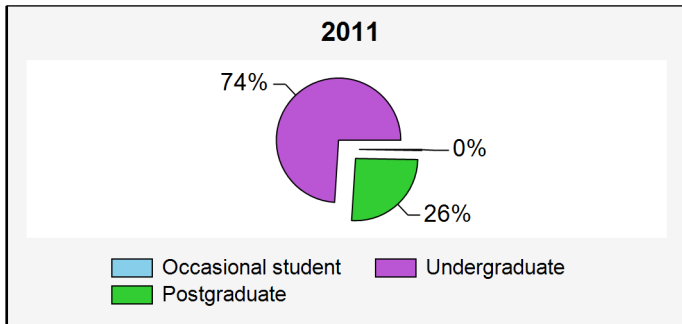

Student statistics of the North-West University

Management Information Report

B-INLIG@nwu.ac.za

+27 (0)18 299 4864

Run date 2017/11/06 12:13

Number of students enrolled per gender

Gender	2011	2012	2013	2014	2015	2016	2017
	Final	Final	Final	Final	Final	Final	Not Final
	2011-12	2012-12	2013-12	2014-12	2015-12	2016-12	2017-10
Female	37,512	39,108	40,773	42,619	43,064	42,253	48,189
Male	19,128	19,643	20,202	20,516	21,006	21,142	24,805
*Unknown	1	1					
Total	56,641	58,752	60,975	63,135	64,070	63,395	72,994

Student statistics of the North-West University

Management Information Report

B-INLIG@nwu.ac.za

+27 (0)18 299 4864

Run date 2017/11/06 12:13

Number of students enrolled per qualification group

Qualification group	2011	2012	2013	2014	2015	2016	2017
	Final	Final	Final	Final	Final	Final	Not Final
	2011-12	2012-12	2013-12	2014-12	2015-12	2016-12	2017-10
Occasional student	155	179	201	200	195	226	248
Postgraduate	14,575	14,217	13,637	13,200	13,415	13,547	16,167
Undergraduate	41,911	44,356	47,137	49,735	50,460	49,622	56,579
Total	56,641	58,752	60,975	63,135	64,070	63,395	72,994

Student statistics of the North-West University

Management Information Report

B-INLIG@nwu.ac.za

+27 (0)18 299 4864

Run date 2017/11/06 12:13

Number of students enrolled per race

Race	2011	2012	2013	2014	2015	2016	2017
	Final	Final	Final	Final	Final	Final	Not Final
	2011-12	2012-12	2013-12	2014-12	2015-12	2016-12	2017-10
African	34,860	36,487	39,523	40,564	40,772	42,354	50,712
Coloured	2,360	2,568	2,684	2,686	2,897	2,799	3,519
Indian/Asian	425	448	485	489	528	552	606
White	16,656	17,064	17,242	17,780	17,370	17,682	18,145
*Unknown	2,340	2,185	1,041	1,616	2,503	8	12
Total	56,641	58,752	60,975	63,135	64,070	63,395	72,994