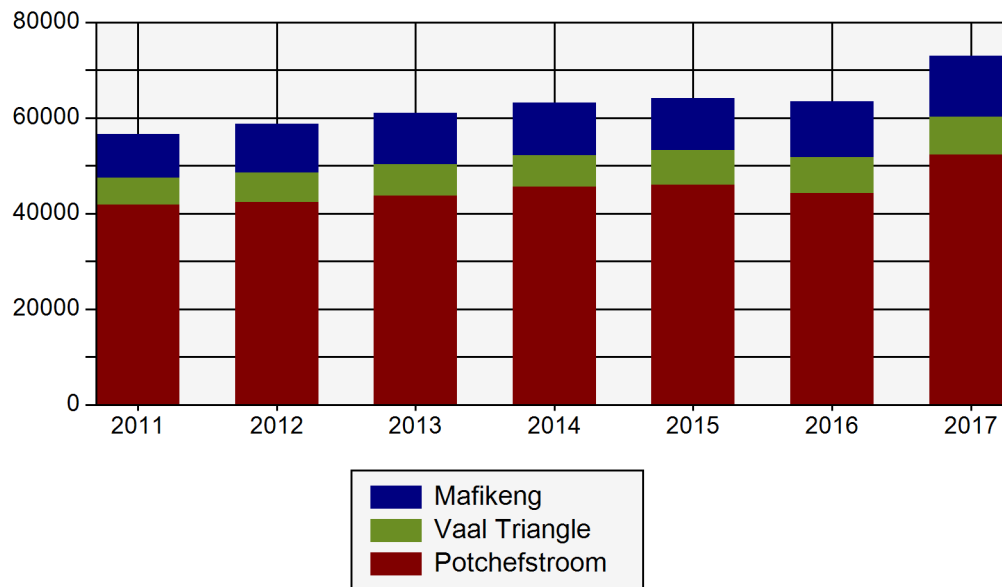

Student statistics of the North-West University

Management Information Report

B-INLIG@nwu.ac.za

+27 (0)18 299 4864

Run date 2017/11/06 12:13

Number of students enrolled per campus

		2011	2012	2013	2014	2015	2016	2017
		Final	Final	Final	Final	Final	Final	Not Final
Campus		2011-12	2012-12	2013-12	2014-12	2015-12	2016-12	2017-10
Potchefstroom	Contact	18,783	19,632	20,285	21,061	21,320	21,689	22,792
	Distance	23,111	22,706	23,465	24,472	24,627	22,573	29,568
	Subtotal	41,894	42,338	43,750	45,533	45,947	44,262	52,360
Vaal Triangle	Contact	5,186	6,040	6,440	6,353	6,507	6,748	7,123
	Distance	350	117	71	224	814	762	802
	Subtotal	5,536	6,157	6,511	6,577	7,321	7,510	7,925
Mafikeng	Contact	7,694	8,715	9,470	9,779	10,116	11,115	12,303
	Distance	1,517	1,542	1,244	1,246	686	508	406
	Subtotal	9,211	10,257	10,714	11,025	10,802	11,623	12,709
Total		56,641	58,752	60,975	63,135	64,070	63,395	72,994

Student statistics of the North-West University

Management Information Report

B-INLIG@nwu.ac.za

+27 (0)18 299 4864

Run date 2017/11/06 12:13

Number of students enrolled per gender

Gender	2011	2012	2013	2014	2015	2016	2017
	Final	Final	Final	Final	Final	Final	Not Final
	2011-12	2012-12	2013-12	2014-12	2015-12	2016-12	2017-10
Female	37,512	39,108	40,773	42,619	43,064	42,253	48,189
Male	19,128	19,643	20,202	20,516	21,006	21,142	24,805
*Unknown	1	1					
Total	56,641	58,752	60,975	63,135	64,070	63,395	72,994