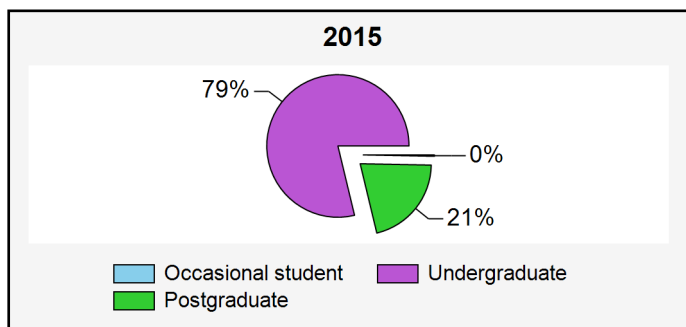

Student statistics of the North-West University

Management Information Report

B-INLIG@nwu.ac.za

+27 (0)18 299 4864

Run date 2017/04/18 16:05

Number of students enrolled per gender

Gender	2011	2012	2013	2014	2015	2016	2017
	Final	Final	Final	Final	Final	Not Final	Not Final
	2011-12	2012-12	2013-12	2014-12	2015-12	2016-12	2017-03
Female	37,512	39,108	40,773	42,619	43,064	42,340	45,194
Male	19,128	19,643	20,202	20,516	21,006	21,159	23,742
*Unknown	1	1					
Total	56,641	58,752	60,975	63,135	64,070	63,499	68,936

Student statistics of the North-West University

Management Information Report

B-INLIG@nwu.ac.za

+27 (0)18 299 4864

Run date 2017/04/18 16:05

Number of students enrolled per qualification group

Qualification group	2011	2012	2013	2014	2015	2016	2017
	Final	Final	Final	Final	Final	Not Final	Not Final
	2011-12	2012-12	2013-12	2014-12	2015-12	2016-12	2017-03
Occasional student	155	179	201	200	195	229	231
Postgraduate	14,575	14,217	13,637	13,200	13,415	13,543	14,909
Undergraduate	41,911	44,356	47,137	49,735	50,460	49,727	53,796
Total	56,641	58,752	60,975	63,135	64,070	63,499	68,936

Student statistics of the North-West University

Management Information Report

B-INLIG@nwu.ac.za

+27 (0)18 299 4864

Run date 2017/04/18 16:05

Number of students enrolled per race

Race	2011	2012	2013	2014	2015	2016	2017
	Final	Final	Final	Final	Final	Not Final	Not Final
	2011-12	2012-12	2013-12	2014-12	2015-12	2016-12	2017-03
African	34,860	36,487	39,523	40,564	40,772	42,455	47,519
Coloured	2,360	2,568	2,684	2,686	2,897	2,803	3,293
Indian/Asian	425	448	485	489	528	552	566
White	16,656	17,064	17,242	17,780	17,370	17,681	17,550
*Unknown	2,340	2,185	1,041	1,616	2,503	8	8
Total	56,641	58,752	60,975	63,135	64,070	63,499	68,936