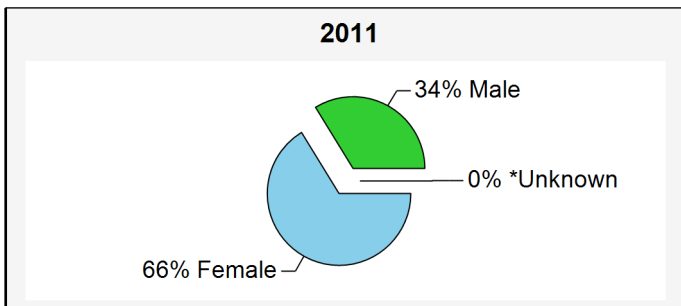

Student statistics of the North-West University

Management Information Report

B-INLIG@nwu.ac.za

+27 (0)18 299 4864

Run date 2017/04/18 16:05

Number of students enrolled per campus

		2011	2012	2013	2014	2015	2016	2017
		Final	Final	Final	Final	Final	Not Final	Not Final
Campus		2011-12	2012-12	2013-12	2014-12	2015-12	2016-12	2017-03
Potchefstroom	Contact	18,783	19,632	20,285	21,061	21,320	21,691	21,788
	Distance	23,111	22,706	23,465	24,472	24,627	22,672	26,879
	Subtotal	41,894	42,338	43,750	45,533	45,947	44,363	48,667
Vaal Triangle	Contact	5,186	6,040	6,440	6,353	6,507	6,749	6,992
	Distance	350	117	71	224	814	765	829
	Subtotal	5,536	6,157	6,511	6,577	7,321	7,514	7,821
Mafikeng	Contact	7,694	8,715	9,470	9,779	10,116	11,114	12,043
	Distance	1,517	1,542	1,244	1,246	686	508	405
	Subtotal	9,211	10,257	10,714	11,025	10,802	11,622	12,448
Total		56,641	58,752	60,975	63,135	64,070	63,499	68,936

Student statistics of the North-West University

Management Information Report

B-INLIG@nwu.ac.za

+27 (0)18 299 4864

Run date 2017/04/18 16:05

Number of students enrolled per gender

Gender	2011	2012	2013	2014	2015	2016	2017
	Final	Final	Final	Final	Final	Not Final	Not Final
	2011-12	2012-12	2013-12	2014-12	2015-12	2016-12	2017-03
Female	37,512	39,108	40,773	42,619	43,064	42,340	45,194
Male	19,128	19,643	20,202	20,516	21,006	21,159	23,742
*Unknown	1	1					
Total	56,641	58,752	60,975	63,135	64,070	63,499	68,936