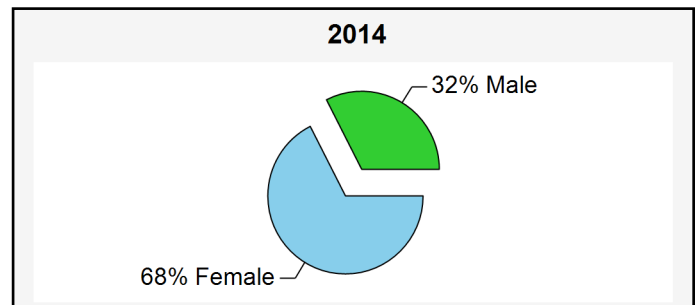

Student statistics of the North-West University

Management Information Report

B-INLIG@nwu.ac.za

+27 (0)18 299 4864

Run date 2017/04/18 16:05

Number of students enrolled per campus

		2011	2012	2013	2014	2015	2016	2017
		Final	Final	Final	Final	Final	Not Final	Not Final
Campus		2011-12	2012-12	2013-12	2014-12	2015-12	2016-12	2017-03
Potchefstroom	Contact	18,783	19,632	20,285	21,061	21,320	21,691	21,788
	Distance	23,111	22,706	23,465	24,472	24,627	22,672	26,879
	Subtotal	41,894	42,338	43,750	45,533	45,947	44,363	48,667
Vaal Triangle	Contact	5,186	6,040	6,440	6,353	6,507	6,749	6,992
	Distance	350	117	71	224	814	765	829
	Subtotal	5,536	6,157	6,511	6,577	7,321	7,514	7,821
Mafikeng	Contact	7,694	8,715	9,470	9,779	10,116	11,114	12,043
	Distance	1,517	1,542	1,244	1,246	686	508	405
	Subtotal	9,211	10,257	10,714	11,025	10,802	11,622	12,448
Total		56,641	58,752	60,975	63,135	64,070	63,499	68,936

Student statistics of the North-West University

Management Information Report

B-INLIG@nwu.ac.za

+27 (0)18 299 4864

Run date 2017/04/18 16:05

Number of students enrolled per gender

Gender	2011	2012	2013	2014	2015	2016	2017
	Final	Final	Final	Final	Final	Not Final	Not Final
	2011-12	2012-12	2013-12	2014-12	2015-12	2016-12	2017-03
Female	37,512	39,108	40,773	42,619	43,064	42,340	45,194
Male	19,128	19,643	20,202	20,516	21,006	21,159	23,742
*Unknown	1	1					
Total	56,641	58,752	60,975	63,135	64,070	63,499	68,936