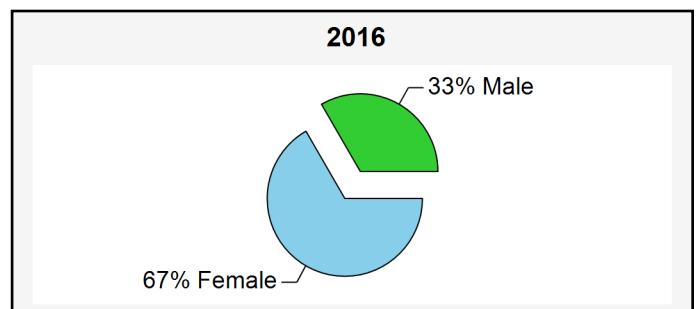

Student statistics of the North-West University

Management Information Report

B-INLIG@nwu.ac.za

+27 (0)18 299 4864

Run date 2017/11/06 12:13

Number of students enrolled per campus

		2011	2012	2013	2014	2015	2016	2017
		Final	Final	Final	Final	Final	Final	Not Final
Campus		2011-12	2012-12	2013-12	2014-12	2015-12	2016-12	2017-10
Potchefstroom	Contact	18,783	19,632	20,285	21,061	21,320	21,689	22,792
	Distance	23,111	22,706	23,465	24,472	24,627	22,573	29,568
	Subtotal	41,894	42,338	43,750	45,533	45,947	44,262	52,360
Vaal Triangle	Contact	5,186	6,040	6,440	6,353	6,507	6,748	7,123
	Distance	350	117	71	224	814	762	802
	Subtotal	5,536	6,157	6,511	6,577	7,321	7,510	7,925
Mafikeng	Contact	7,694	8,715	9,470	9,779	10,116	11,115	12,303
	Distance	1,517	1,542	1,244	1,246	686	508	406
	Subtotal	9,211	10,257	10,714	11,025	10,802	11,623	12,709
Total		56,641	58,752	60,975	63,135	64,070	63,395	72,994

Student statistics of the North-West University

Management Information Report

B-INLIG@nwu.ac.za

+27 (0)18 299 4864

Run date 2017/11/06 12:13

Number of students enrolled per gender

Gender	2011	2012	2013	2014	2015	2016	2017
	Final	Final	Final	Final	Final	Final	Not Final
	2011-12	2012-12	2013-12	2014-12	2015-12	2016-12	2017-10
Female	37,512	39,108	40,773	42,619	43,064	42,253	48,189
Male	19,128	19,643	20,202	20,516	21,006	21,142	24,805
*Unknown	1	1					
Total	56,641	58,752	60,975	63,135	64,070	63,395	72,994