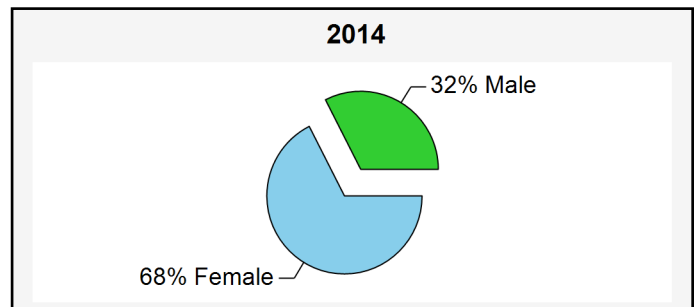

Student statistics of the North-West University

Management Information Report

B-INLIG@nwu.ac.za

+27 (0)18 299 4864

Run date 2017/11/06 12:13

Number of students enrolled per campus

		2011	2012	2013	2014	2015	2016	2017
		Final	Final	Final	Final	Final	Final	Not Final
Campus		2011-12	2012-12	2013-12	2014-12	2015-12	2016-12	2017-10
Potchefstroom	Contact	18,783	19,632	20,285	21,061	21,320	21,689	22,792
	Distance	23,111	22,706	23,465	24,472	24,627	22,573	29,568
	Subtotal	41,894	42,338	43,750	45,533	45,947	44,262	52,360
Vaal Triangle	Contact	5,186	6,040	6,440	6,353	6,507	6,748	7,123
	Distance	350	117	71	224	814	762	802
	Subtotal	5,536	6,157	6,511	6,577	7,321	7,510	7,925
Mafikeng	Contact	7,694	8,715	9,470	9,779	10,116	11,115	12,303
	Distance	1,517	1,542	1,244	1,246	686	508	406
	Subtotal	9,211	10,257	10,714	11,025	10,802	11,623	12,709
Total		56,641	58,752	60,975	63,135	64,070	63,395	72,994

Student statistics of the North-West University

Management Information Report

B-INLIG@nwu.ac.za

+27 (0)18 299 4864

Run date 2017/11/06 12:13

Number of students enrolled per gender

Gender	2011	2012	2013	2014	2015	2016	2017
	Final	Final	Final	Final	Final	Final	Not Final
	2011-12	2012-12	2013-12	2014-12	2015-12	2016-12	2017-10
Female	37,512	39,108	40,773	42,619	43,064	42,253	48,189
Male	19,128	19,643	20,202	20,516	21,006	21,142	24,805
*Unknown	1	1					
Total	56,641	58,752	60,975	63,135	64,070	63,395	72,994