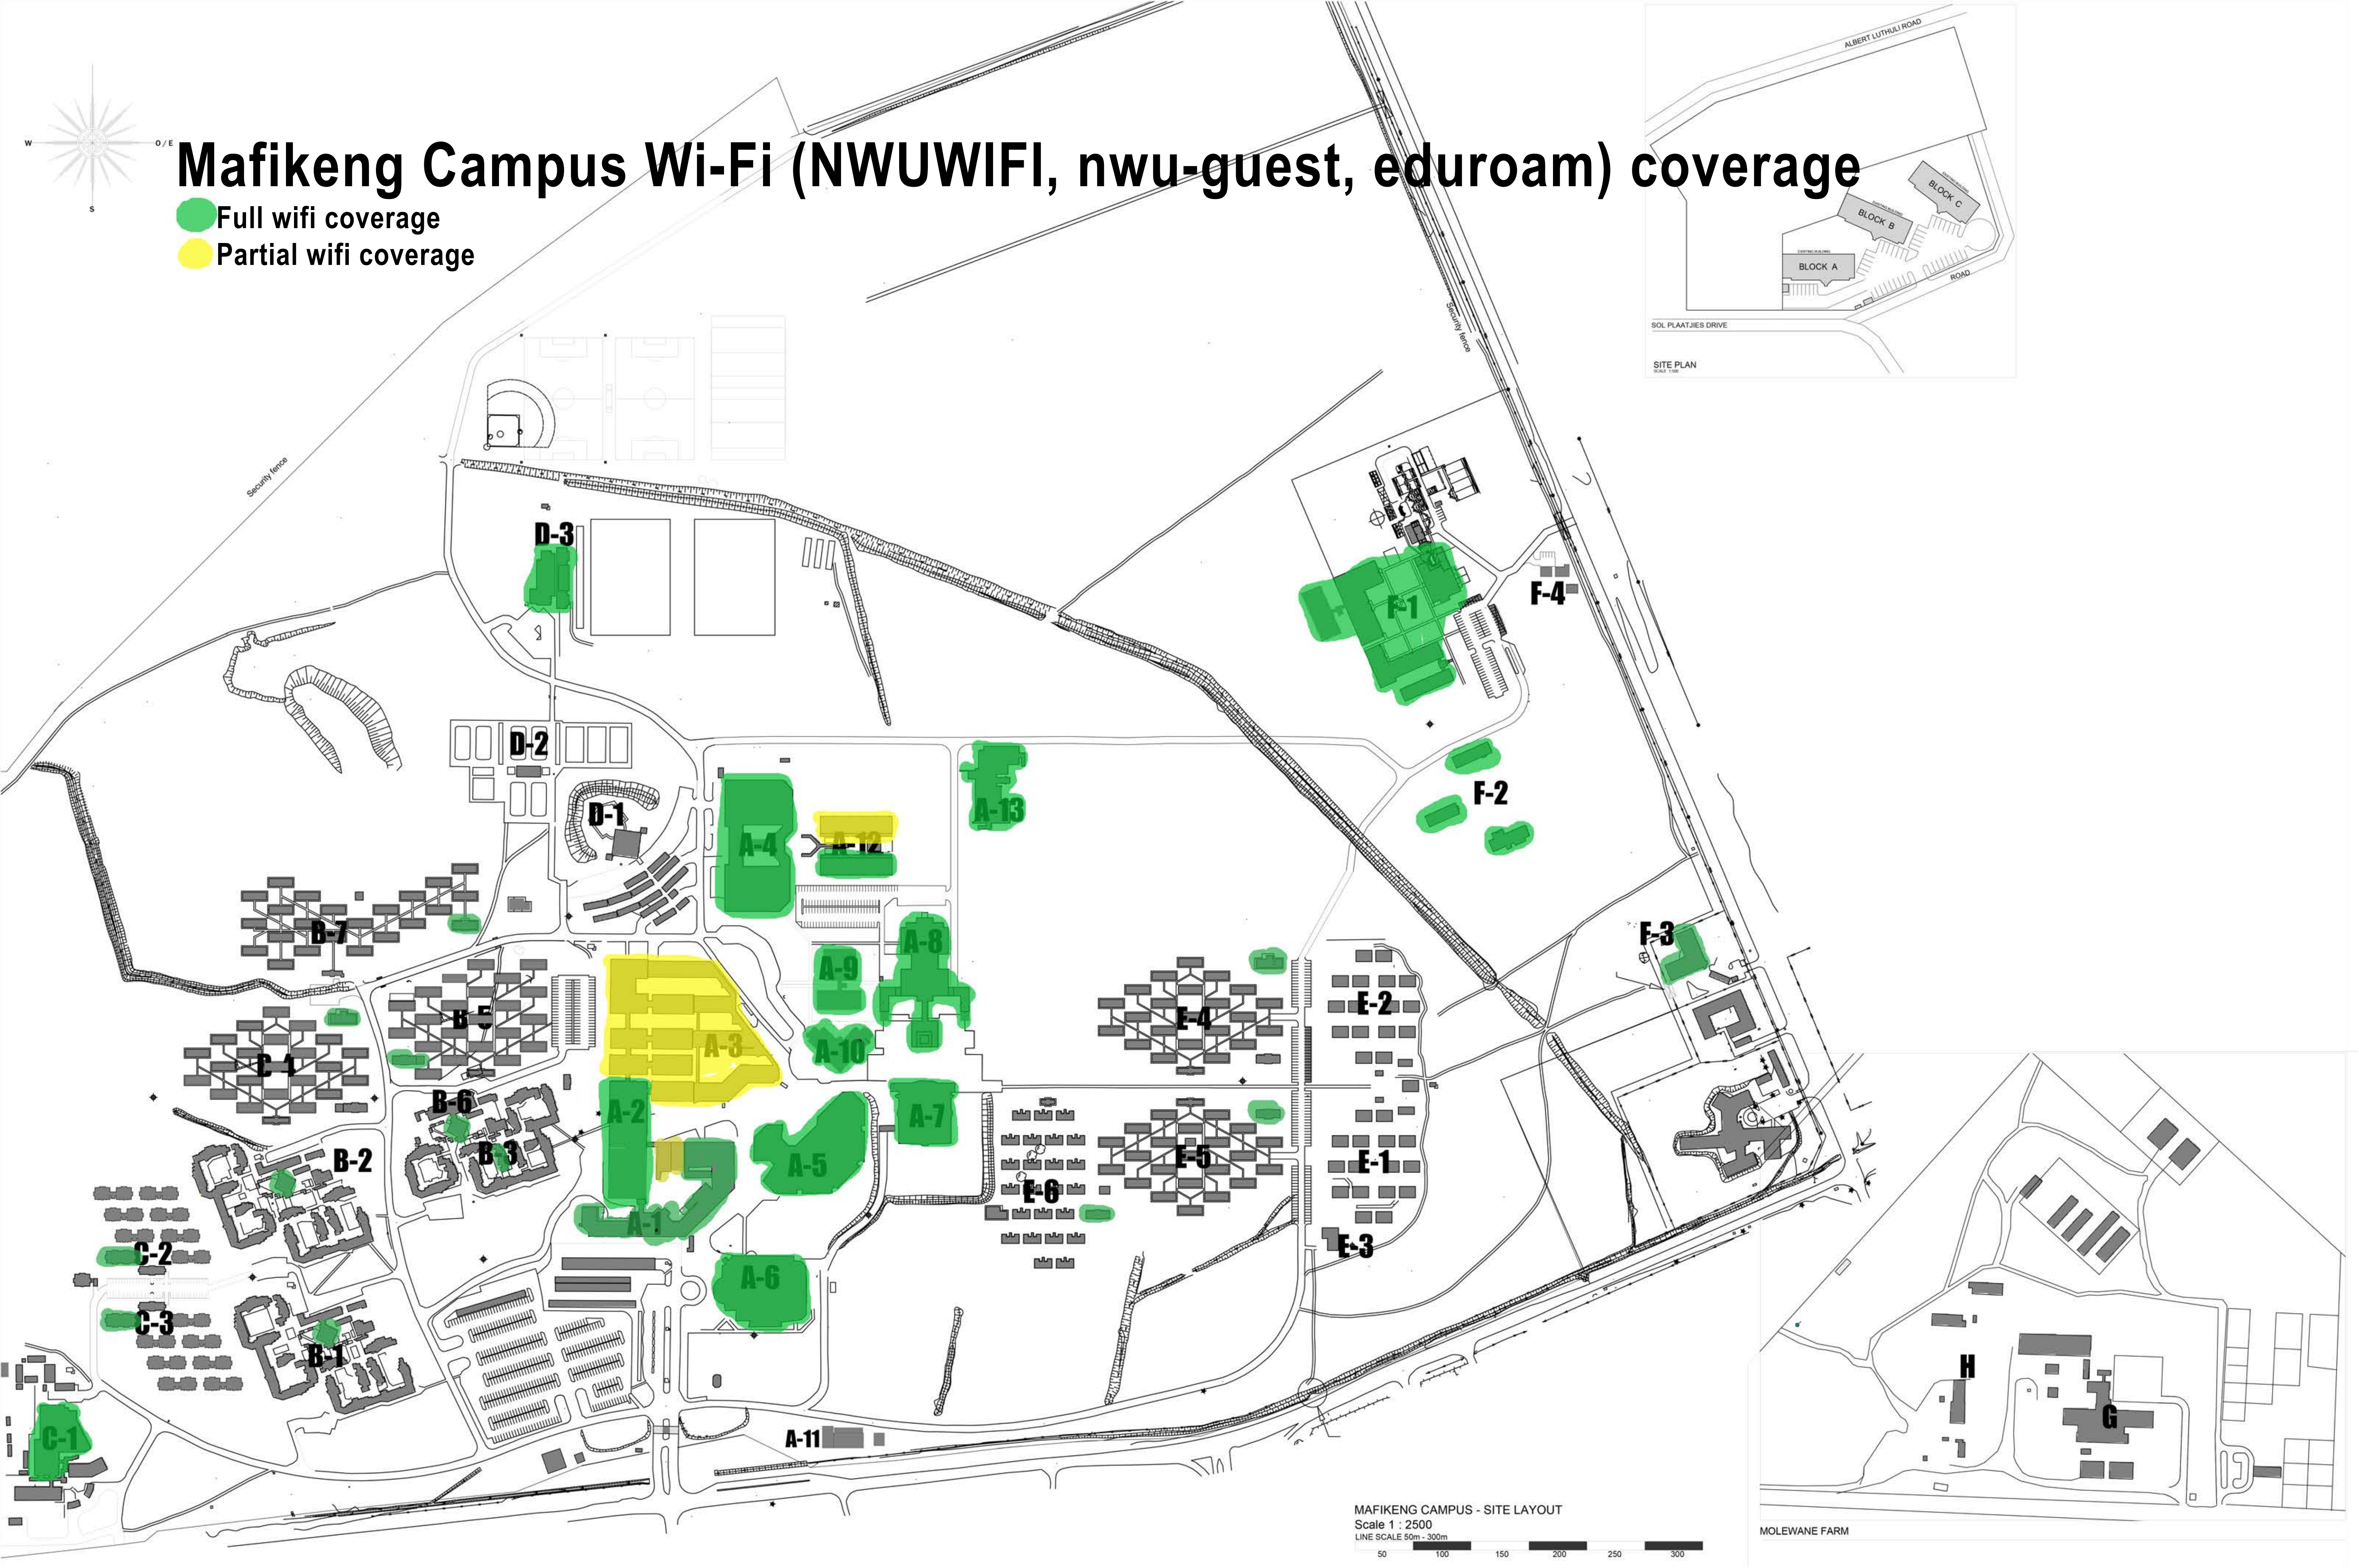

Mafikeng Campus Wi-Fi (NWUWIFI, nwu-guest, eduroam) coverage

- Full wifi coverage
- Partial wifi coverage

MAFIKENG CAMPUS - SITE LAYOUT
Scale 1 : 2500
LINE SCALE 50m - 300m